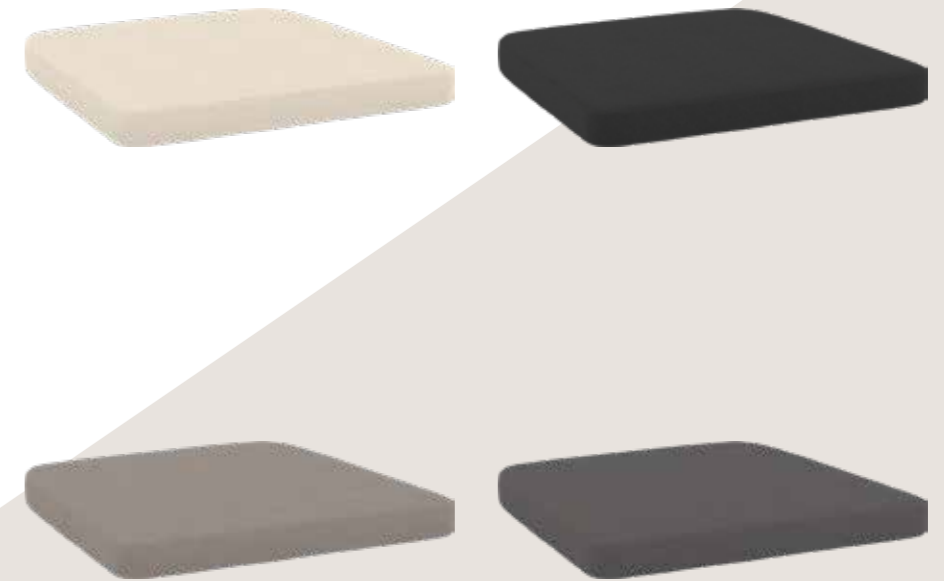

2025 new arrivals

Portofino Armchair

Portofino Armchair is stackable and produced with a single injection of polypropylene reinforced with glass fiber, for indoor and outdoor use and with non-slip feet. 3D effect on arms and backrest.

Climatic conditions
4 mevsim kullanım

UV protected
UV korumalı

Indoor
İç mekan

Outdoor
Dış mekan

Intellectual
Property

Portofino Armchair / Atlantic Table 210-280

Portofino Seat Cushion

5 cm thick cushion covered with Etisilk polyester fabric and finished with piping. Cushions are specially designed for Portofino Armchair. Water resistant with UV.

Portofino Seat Cushion / Vegas Table Medium

Portofino Backrest Cushion

5 cm thick pillow cushion covered with Etisilk polyester fabric and finished with piping. Cushions are specially designed for Portofino armchair. Water resistant with UV.

Portofino Backrest Cushion / Paris Lounge Table

Helen Folding Chair

Helen folding chair is produced with a single injection of polypropylene reinforced with glass fiber obtained by means of the latest generation of air moulding technology with neutral tones. For indoor and outdoor use.