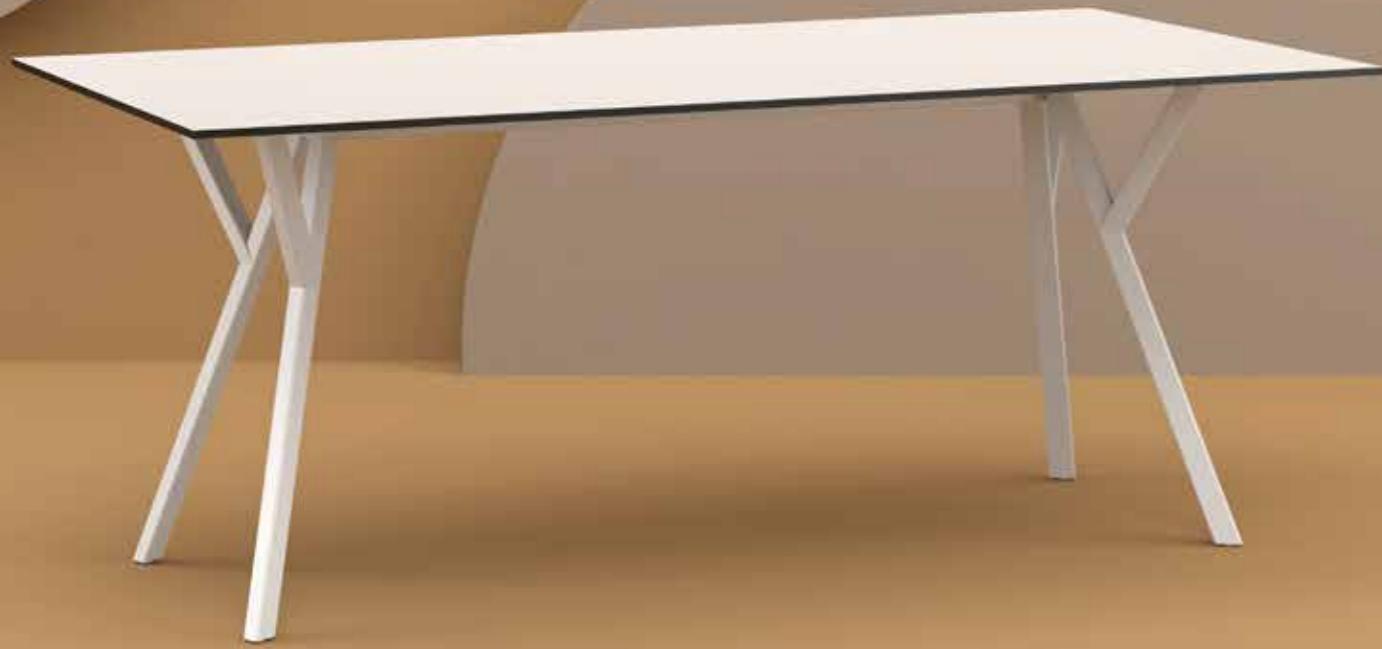

Max Table 180

Table with plastic legs with HPL compact laminated tops
12 mm available in white and black. For indoor and outdoor use.
Can be disassembled.

*Dark colors not recommended in direct sunlight.

Climatic conditions
4 mevsim kullanım

Indoor
İç mekan

Outdoor
Dış mekan