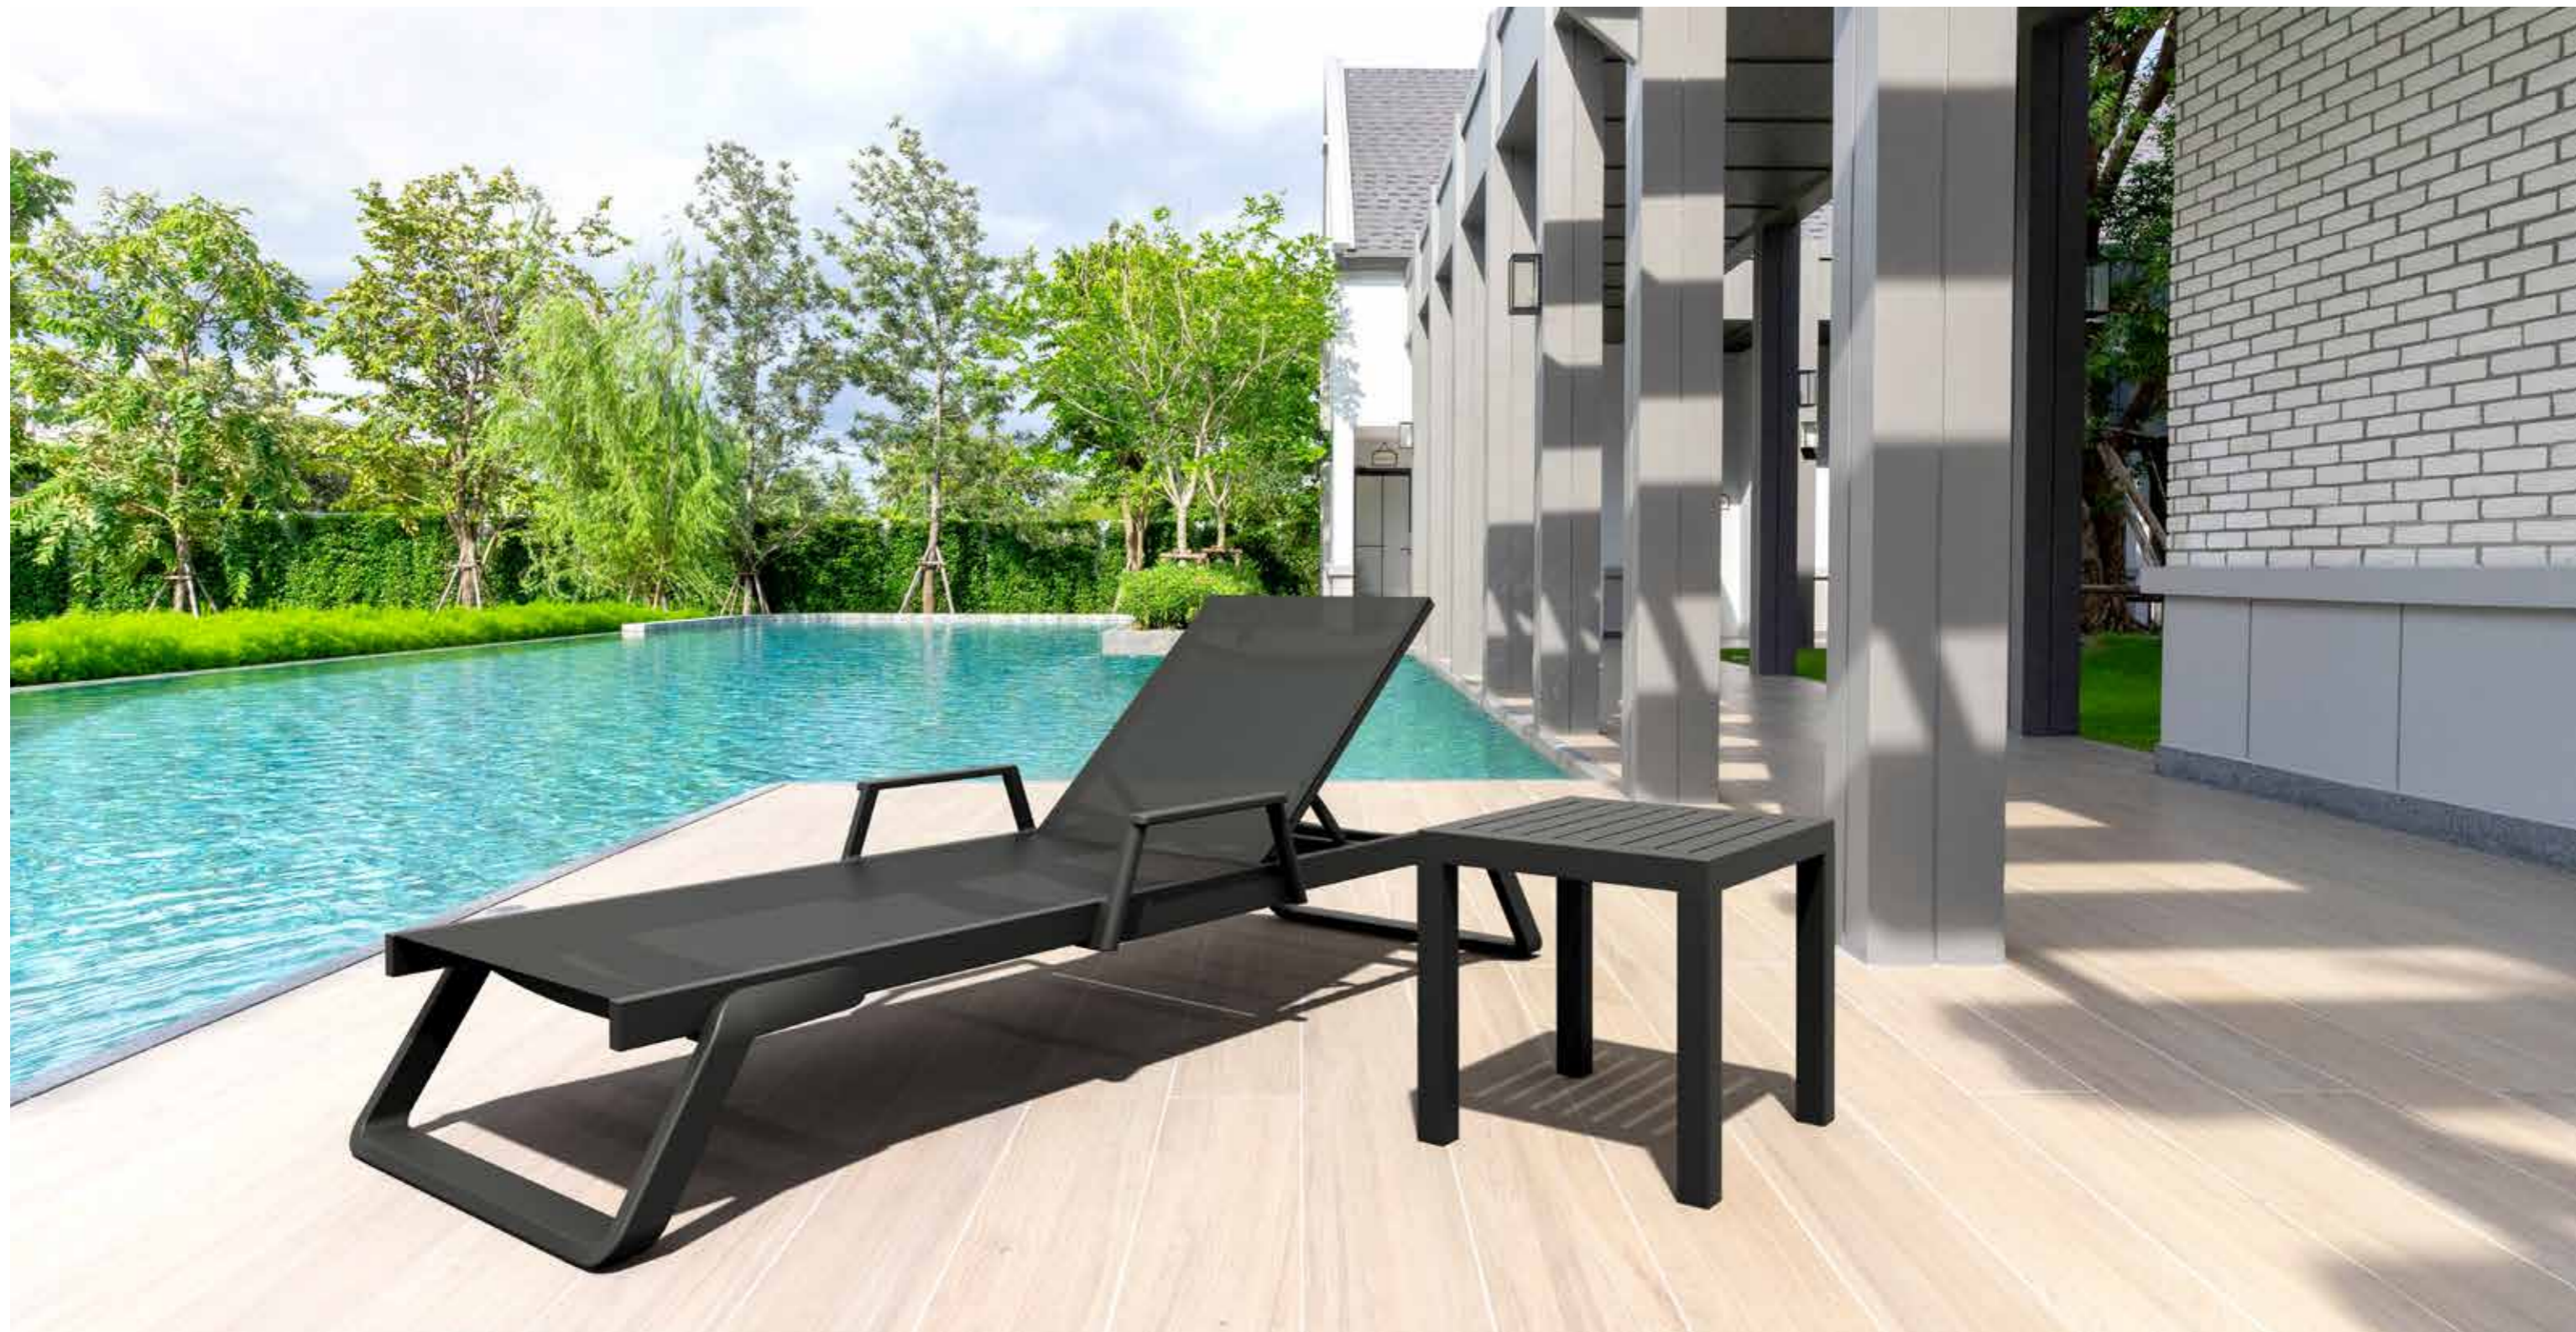

Tropic Arm / Ocean Side Table