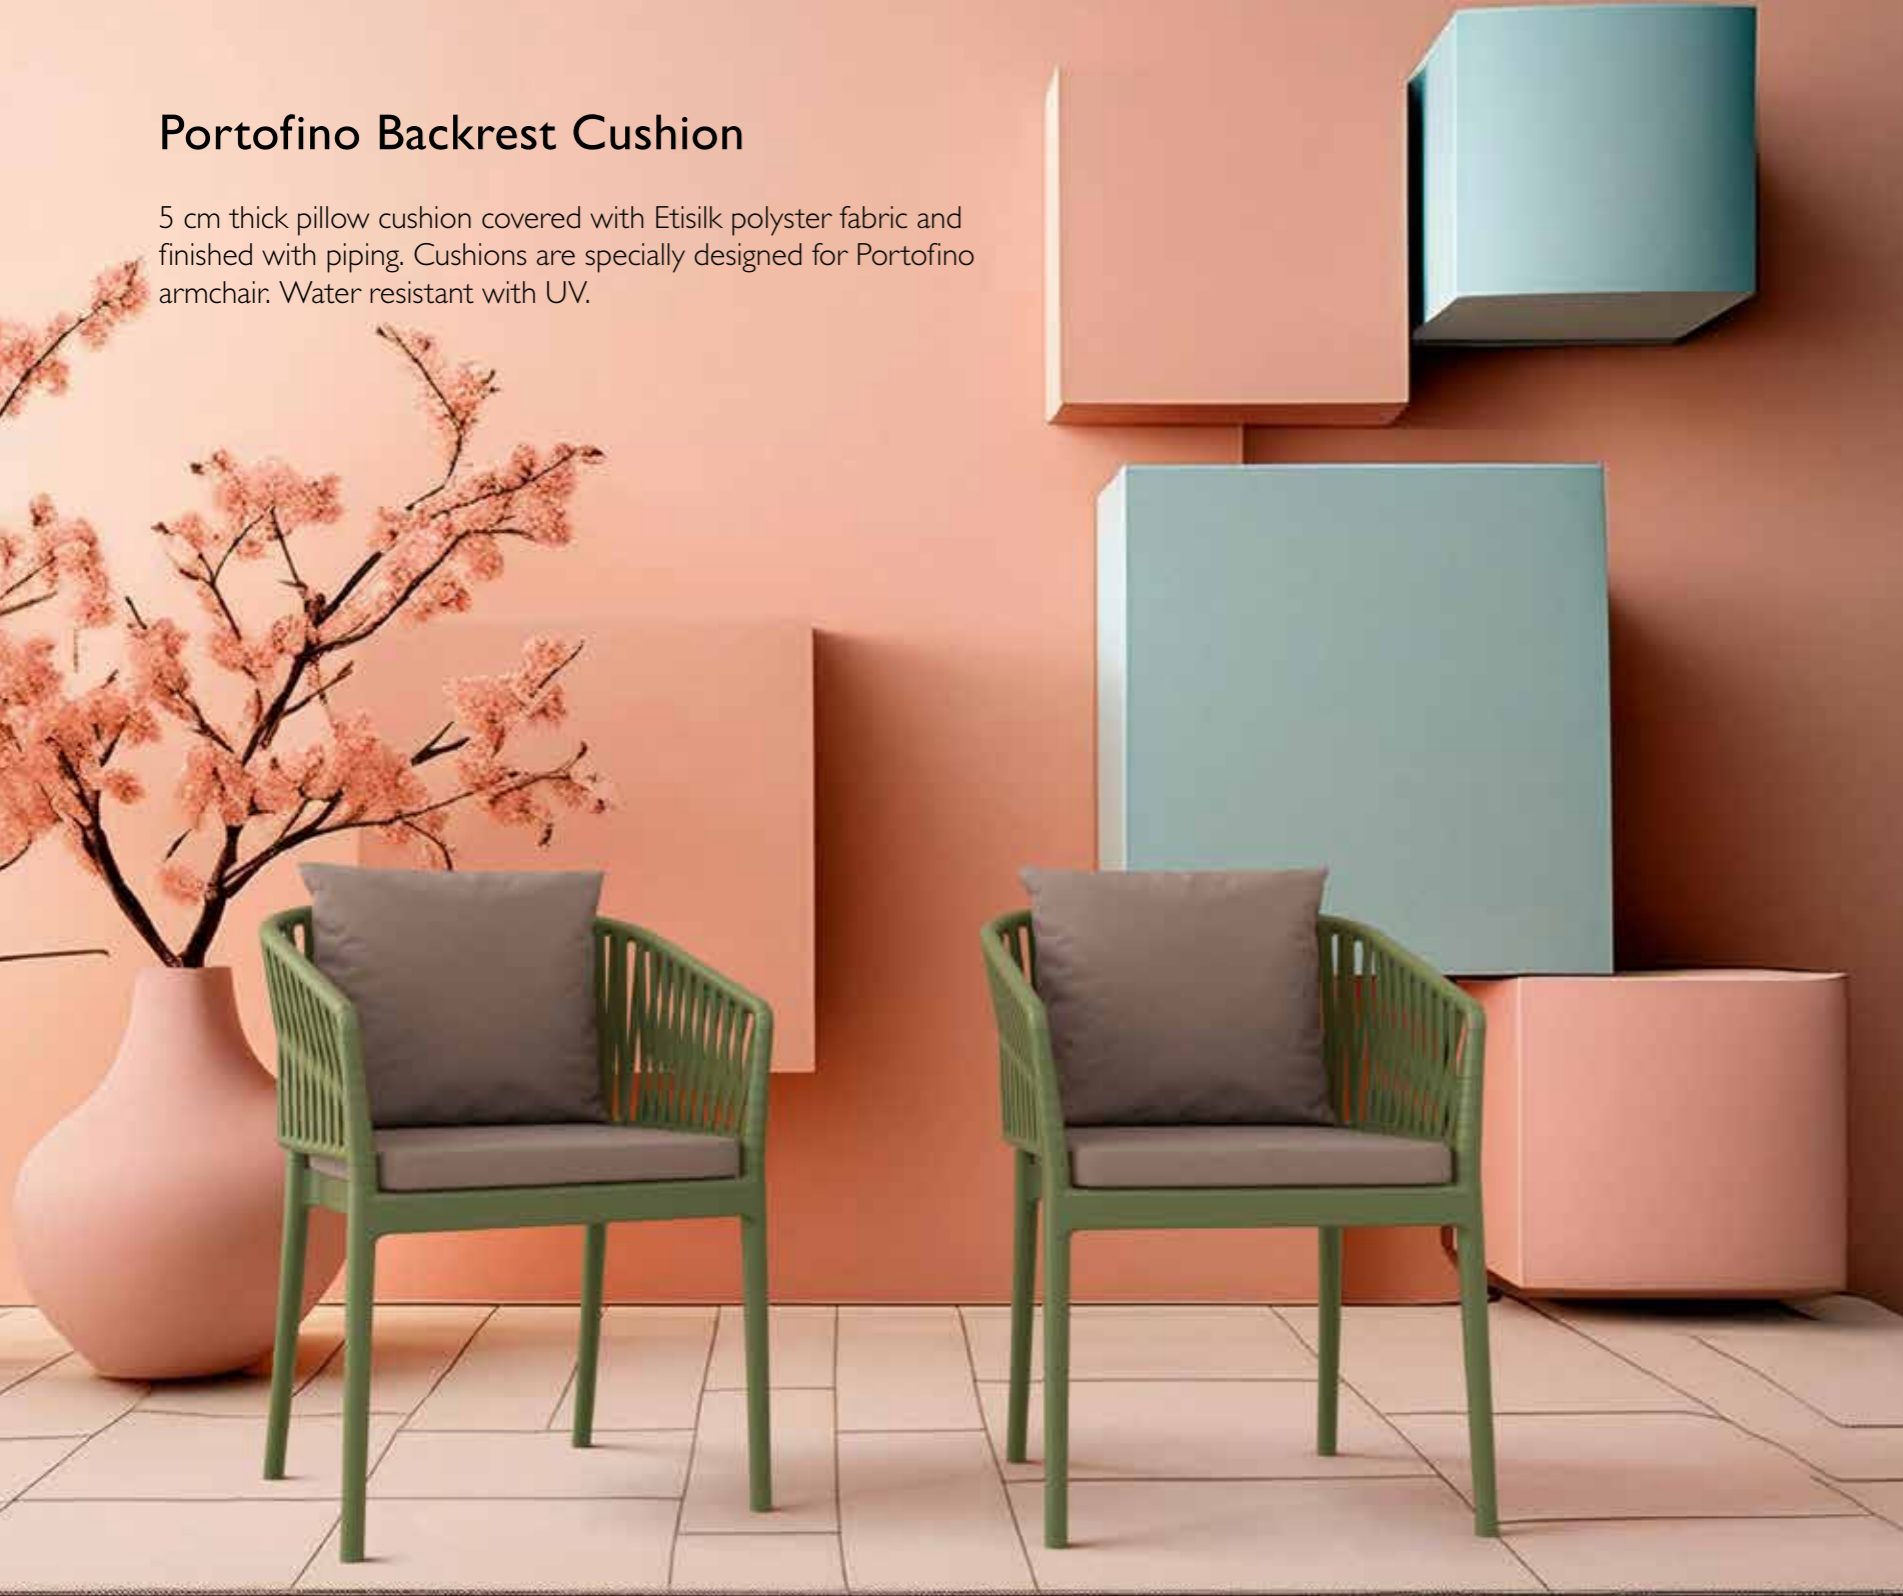

Portofino Seat Cushion / Vegas Table Medium

Portofino Backrest Cushion

5 cm thick pillow cushion covered with Etisilk polyester fabric and finished with piping. Cushions are specially designed for Portofino armchair. Water resistant with UV.