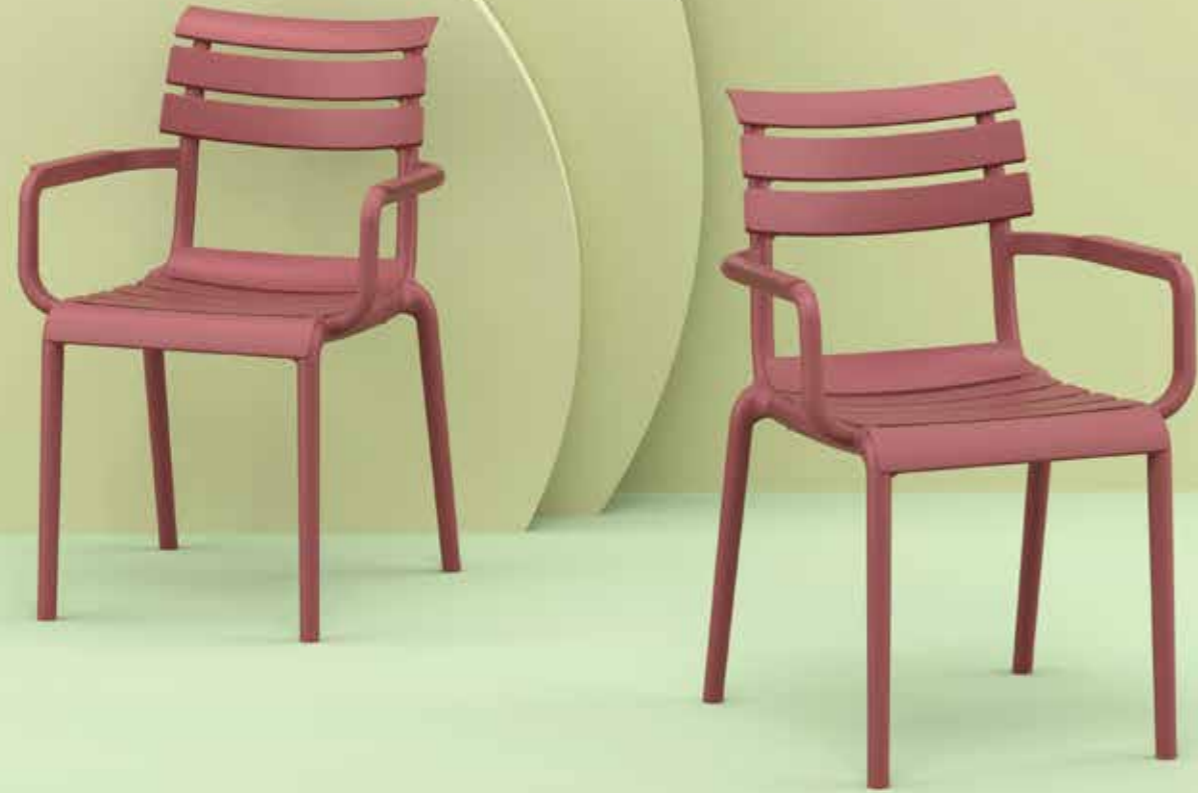

Paris

Paris stacking armchair is produced with a single injection of polypropylene reinforced with glass fiber obtained by means of the latest generation of air moulding technology with neutral tones. For indoor and outdoor use.