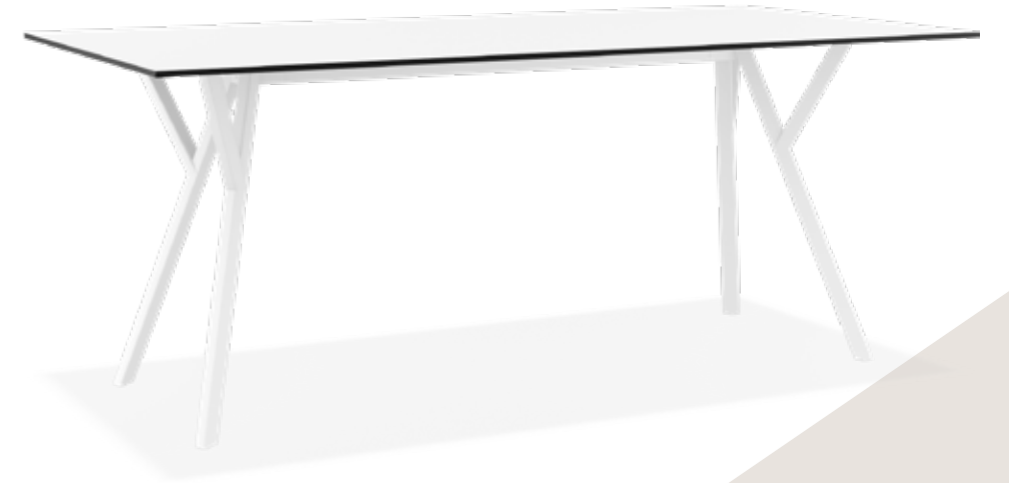

Max Table 180

Table with plastic legs with HPL compact laminated tops
12 mm available in white and black. For indoor and outdoor use.
Can be disassembled.

*Dark colors not recommended in direct sunlight.

Climatic conditions
4 mevsim kullanım

Indoor
İç mekan

Outdoor
Dış mekan