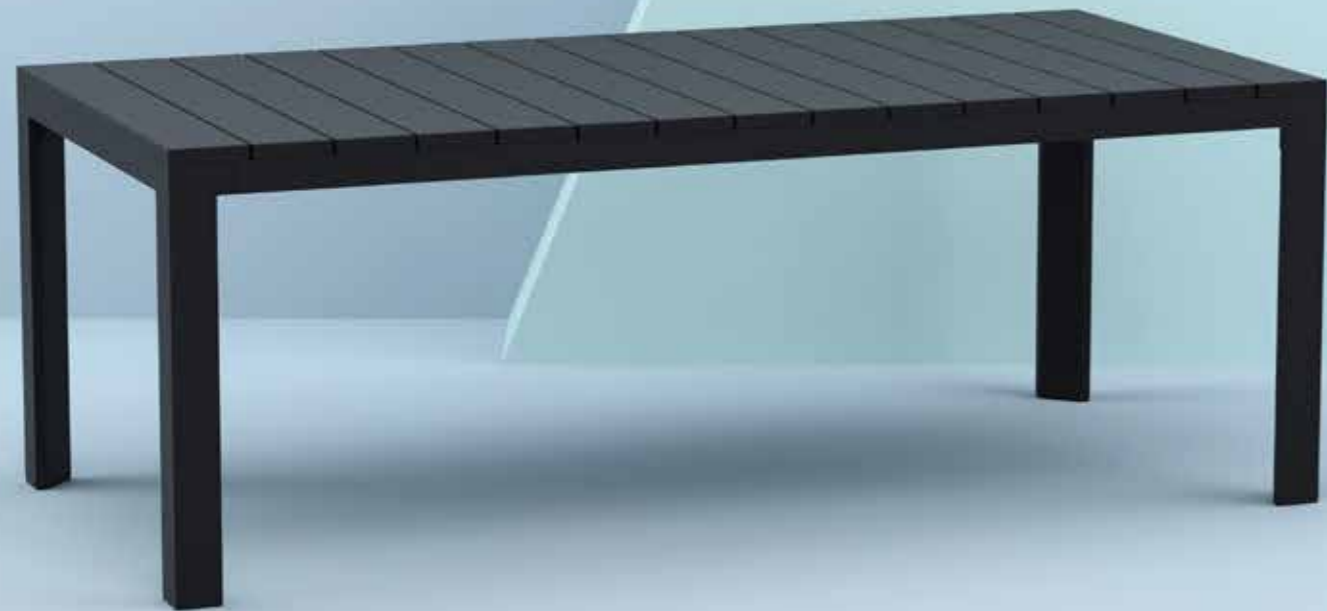

Atlantic Table 210/280

Extendible table from 210 to 280 cm in polypropylene with aluminium frame. Easily expandable, giving you a choice of two size options. Smart extending mechanism makes it easy to adjust the table to your preferred size. For indoor and outdoor use with UV protection.