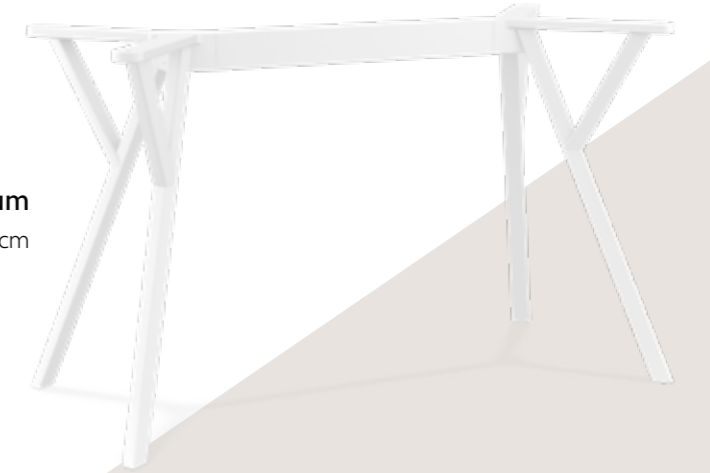

Max Legs Medium

* Top min. 70x120 cm, Top max. 80x160 cm

Max Legs XL

* Top min 90x180 cm, Top max 100x200 cm

Climatic conditions
4 mevsim kullanım

Indoor
İç mekan

Outdoor
Dış mekan