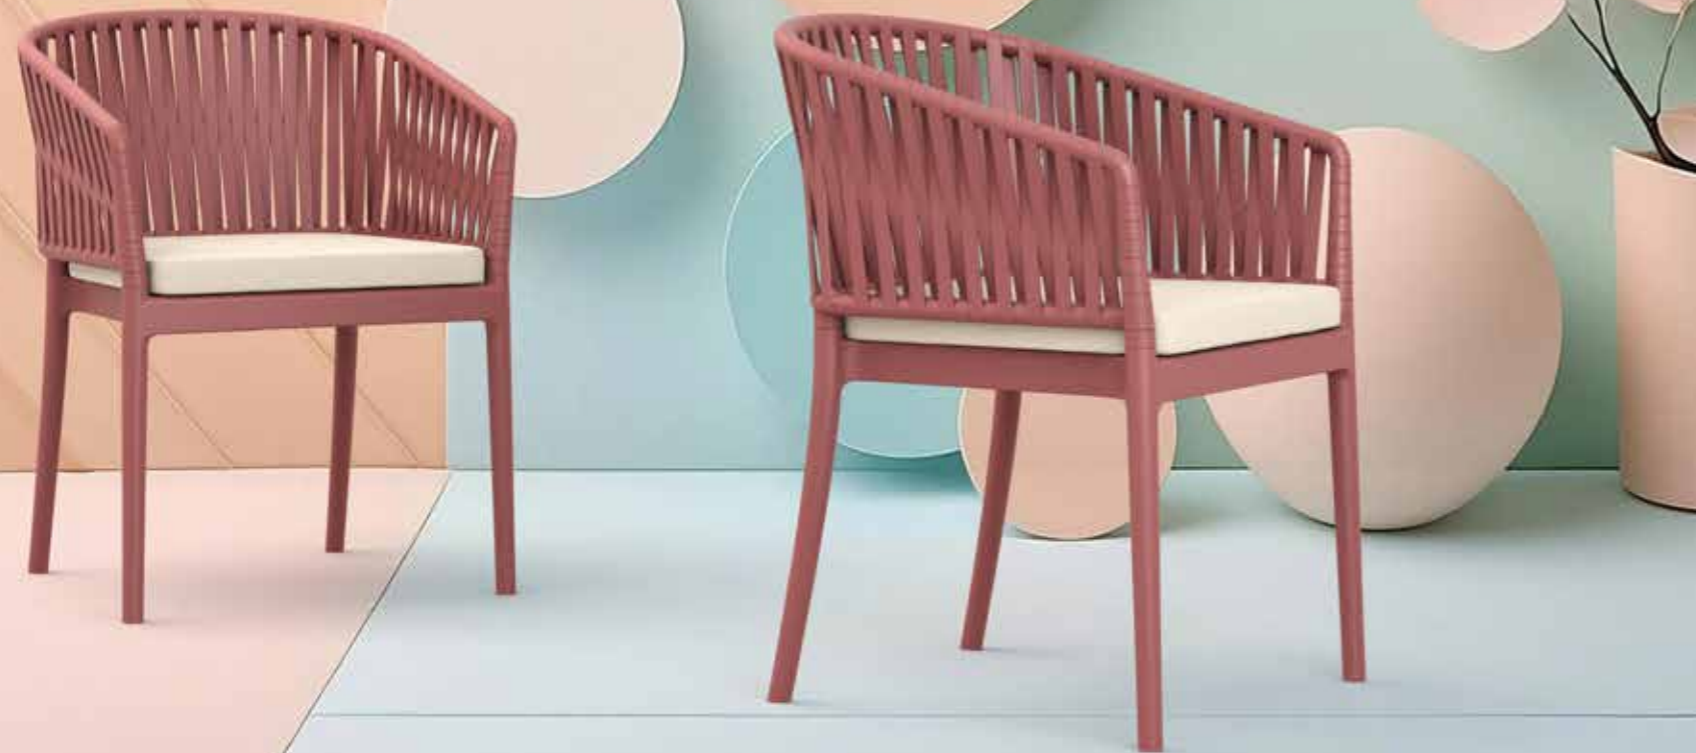

2025 new arrivals

Portofino Armchair

Portofino Armchair is stackable and produced with a single injection of polypropylene reinforced with glass fiber, for indoor and outdoor use and with non-slip feet. 3D effect on arms and backrest.

Climatic conditions
4 mevsim kullanım

UV protected
UV korumalı

Indoor
İç mekan

Outdoor
Dış mekan

Intellectual
Property

Portofino Armchair / Atlantic Table 210-280

Portofino Seat Cushion

5 cm thick cushion covered with Etisilk polyester fabric and finished with piping. Cushions are specially designed for Portofino Armchair. Water resistant with UV.

Portofino Seat Cushion / Vegas Table Medium

Portofino Backrest Cushion

5 cm thick pillow cushion covered with Etisilk polyester fabric and finished with piping. Cushions are specially designed for Portofino armchair. Water resistant with UV.